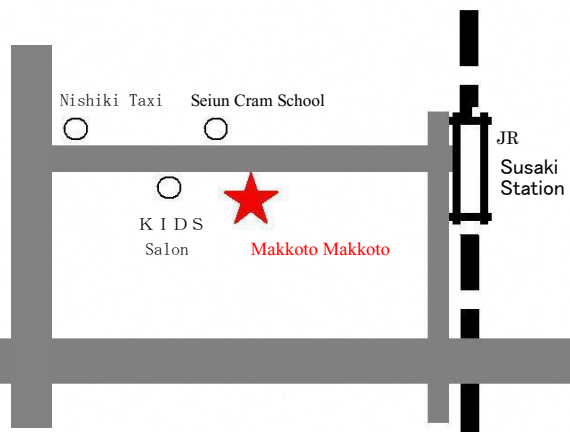

# まっことまっこと

- Event & Shop Information
- Susaki's Souvenirs
- Seasonal Events Operations

お気軽にお立ち寄り下さい!  
Feel Free to Stop by!

Haramachi1-9-11, Susaki, 785-0001  
Tel 0889-59-1382  
E-mail makkoto@mc.pikara.ne.jp  
Hours 10:00~16:00 Holiday: Tues & Thurs

Kawabata Symbol Road